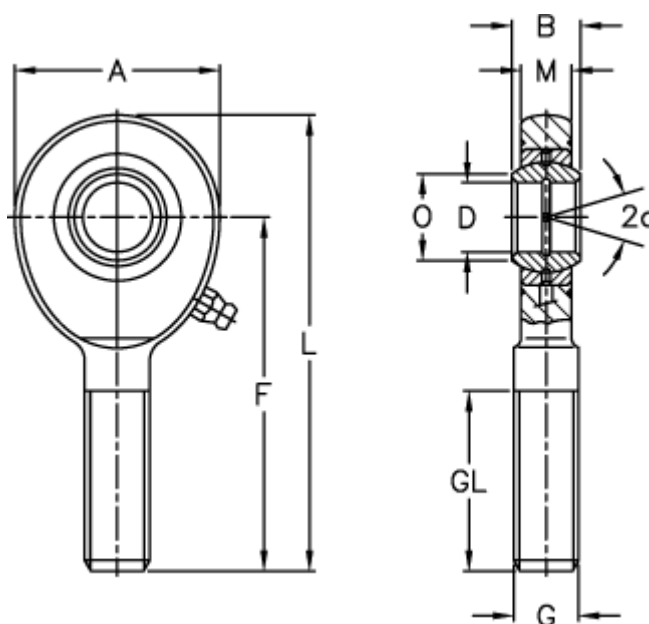

Data Sheet

Article number: 03462035
Description: Fluro Rod end EA 35
Note: 35

Measures

| | | | |
|--------------------|---------|-----------------|--------|
| A | = 82 | L | = 181 |
| a (degrees) | = 6 | M | = 21 |
| B | = 25 | O | = 39.8 |
| D | = 35 | Static drive kN | = 144 |
| Dynamic drive (kN) | = 80 | Weight | = 1400 |
| F | = 140 | | |
| g | = M36x3 | | |
| GL | = 82 | | |